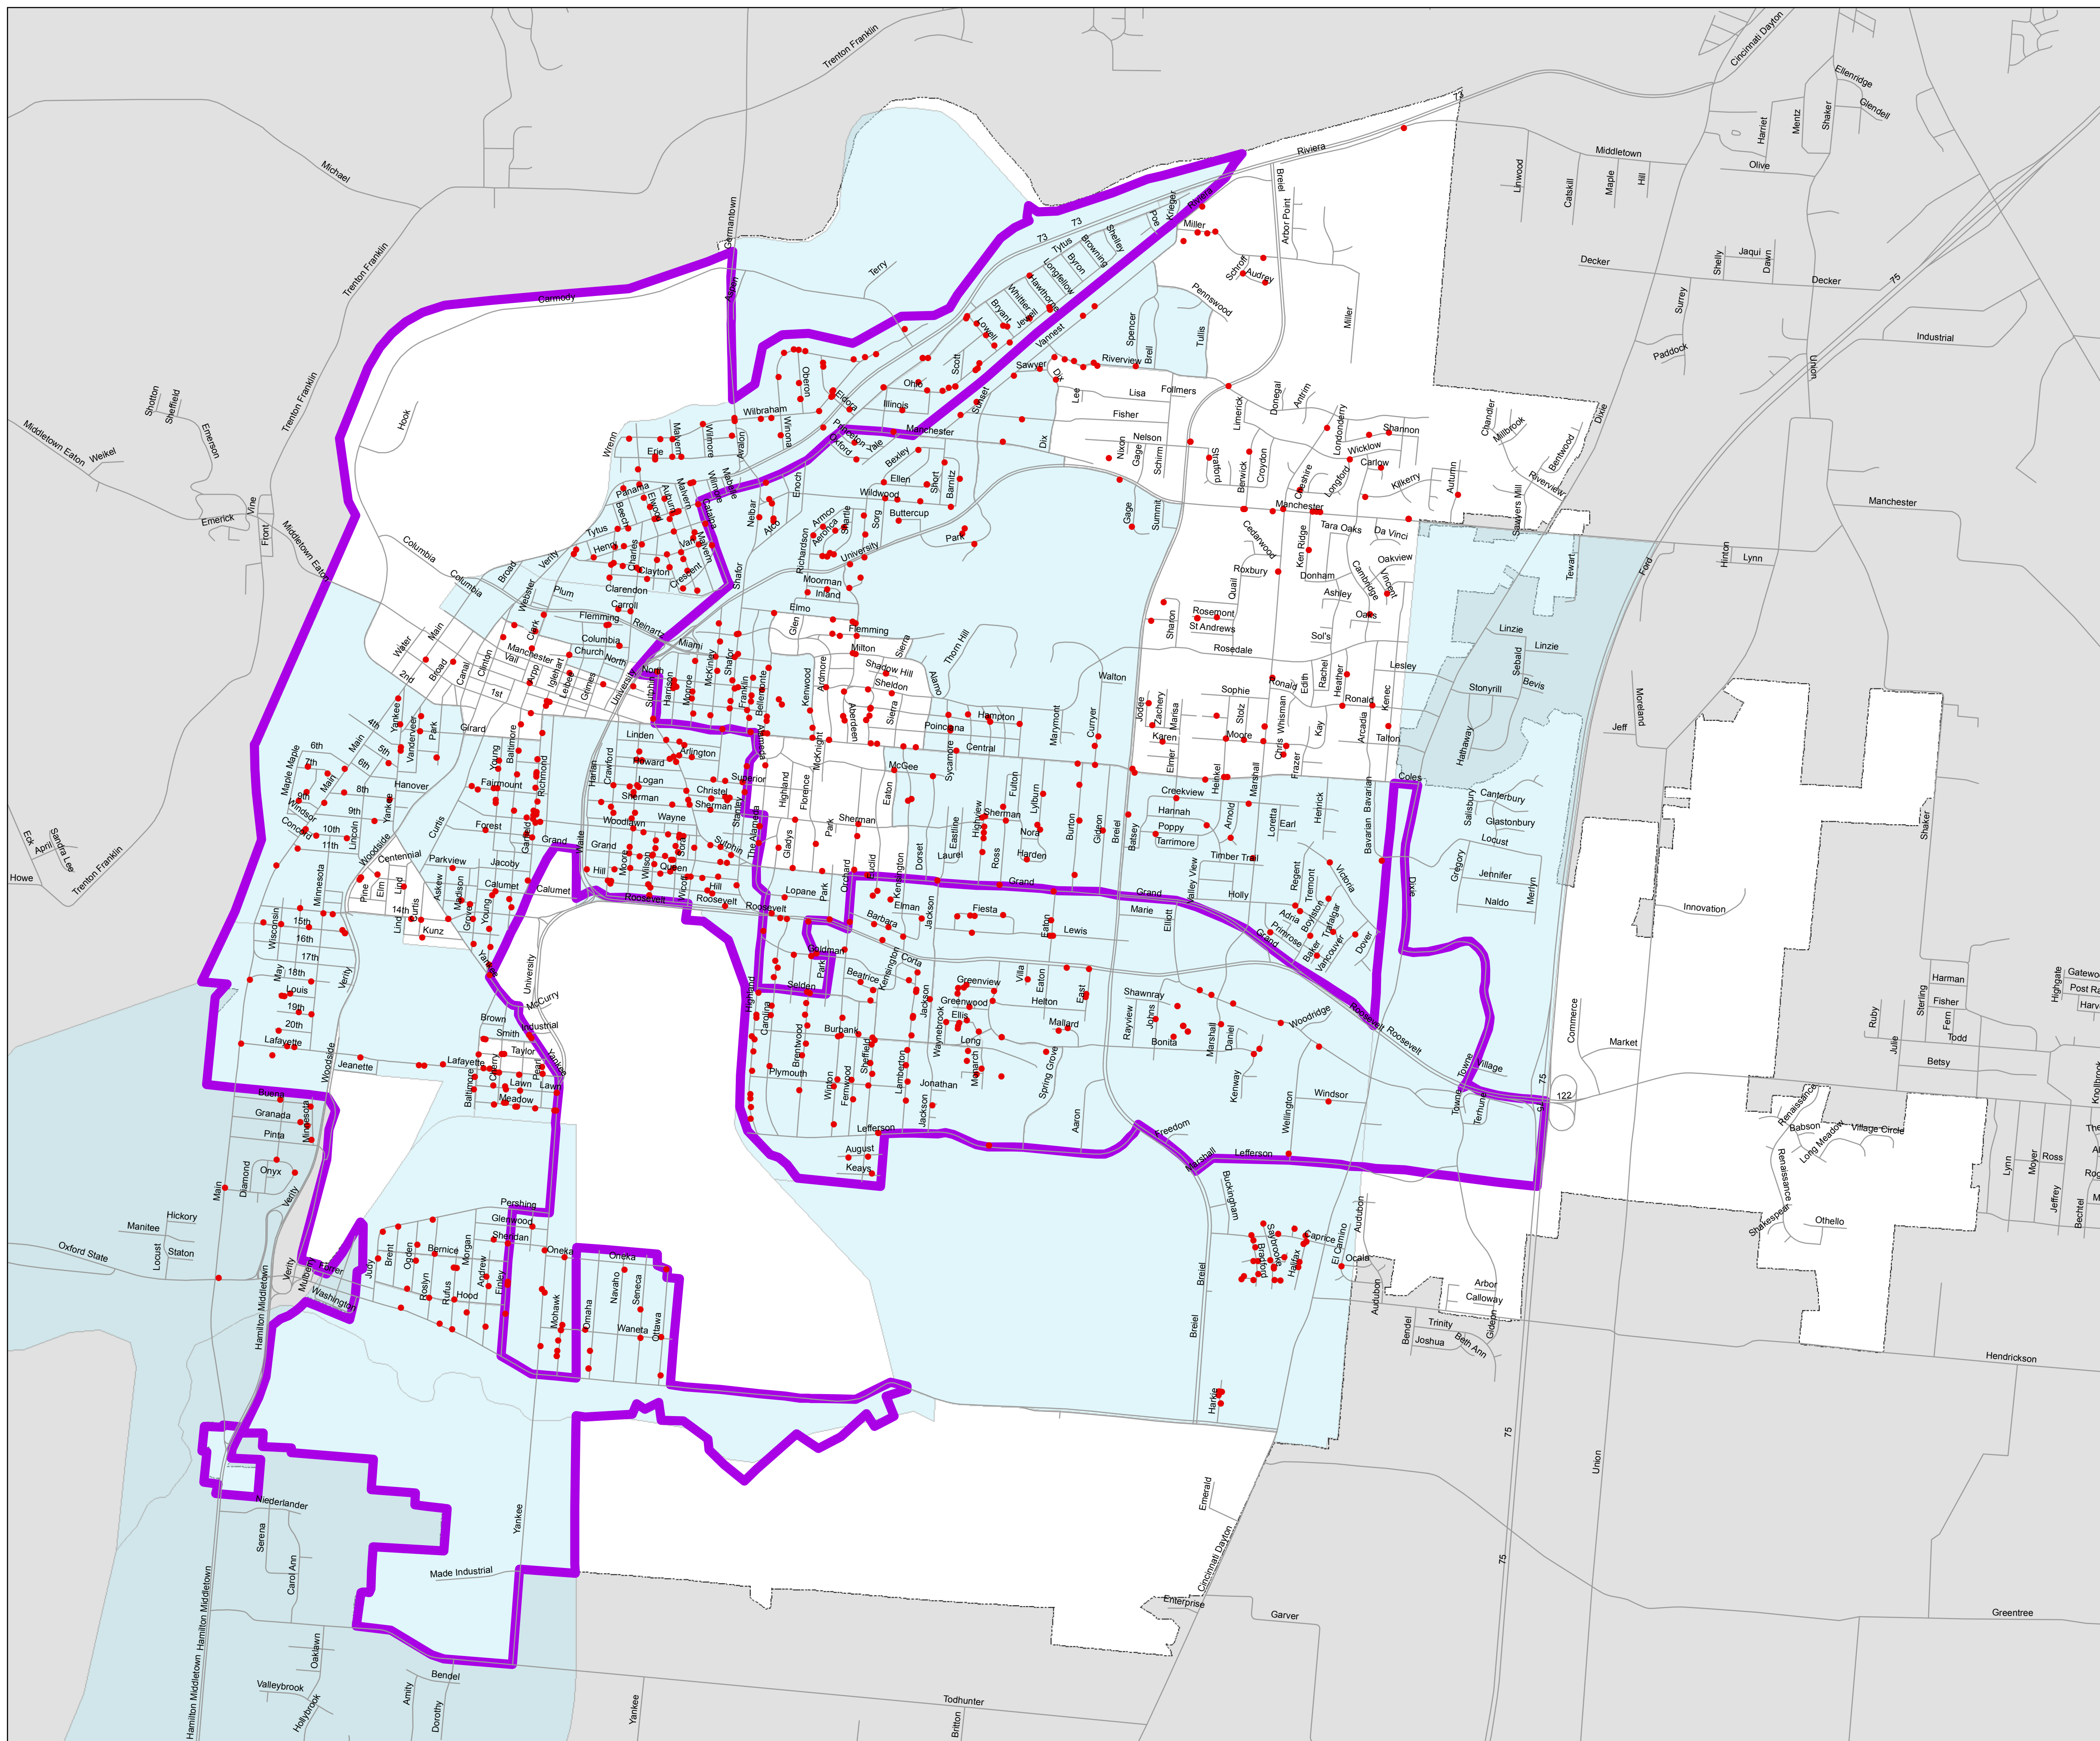

FORECLOSURES Middletown, Ohio

Legend

- Foreclosures
- Streets
- Community Development Areas
- 120% of Median Income
- City Limits