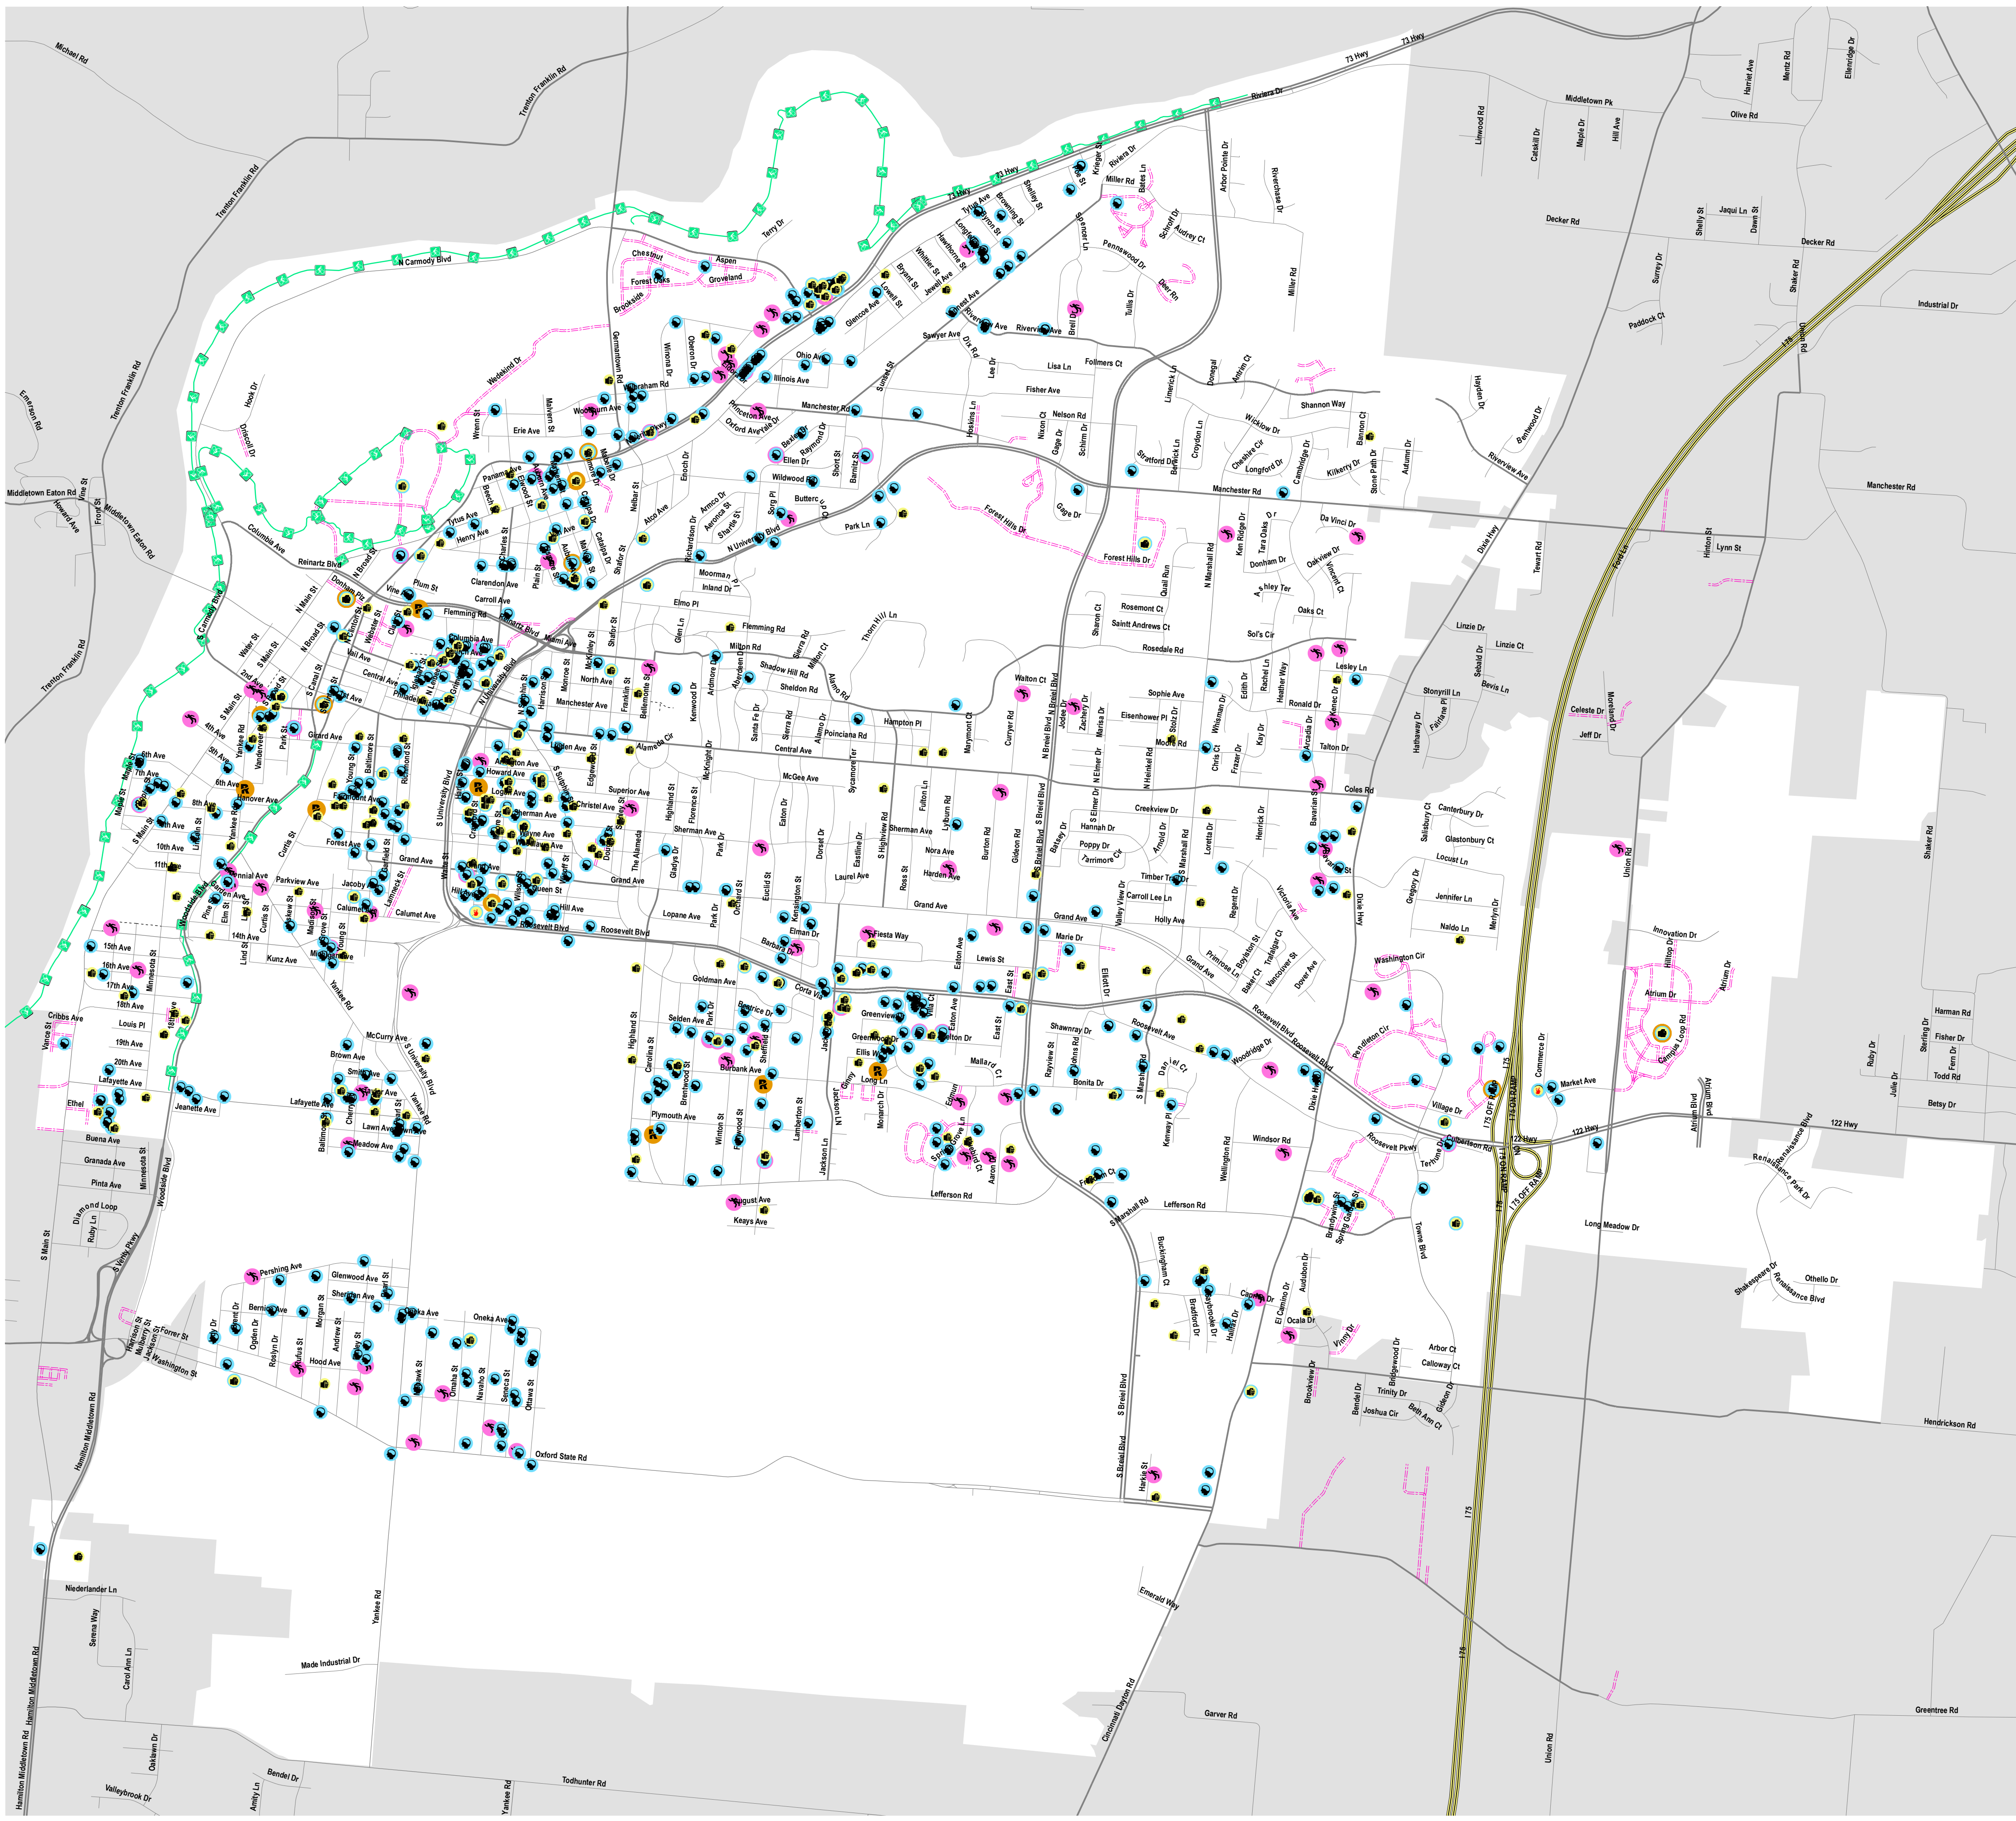

2015 POLICE CFS

AS OF 10/30/2015

Legend

Major CFS CODE

- ARSON
- ASSAULT
- DRUGS-OVERDOSE
- HOMICIDE OR DEAD BODY
- RAPE

Streets CLASS

- Interstate
- Principal Arterial-Urban
- Minor Arterial-Urban
- Secondary
- Collector-Urban
- Local
- Median Cut
- Alley
- Private
- Pkg Lots
- Fitness
- City Limits

CODES	COUNTS
ARSON	2
ASSAULT	271
DRUGS-OVERDOSE	926
HOMICIDE OR DEAD	94
RAPE	32