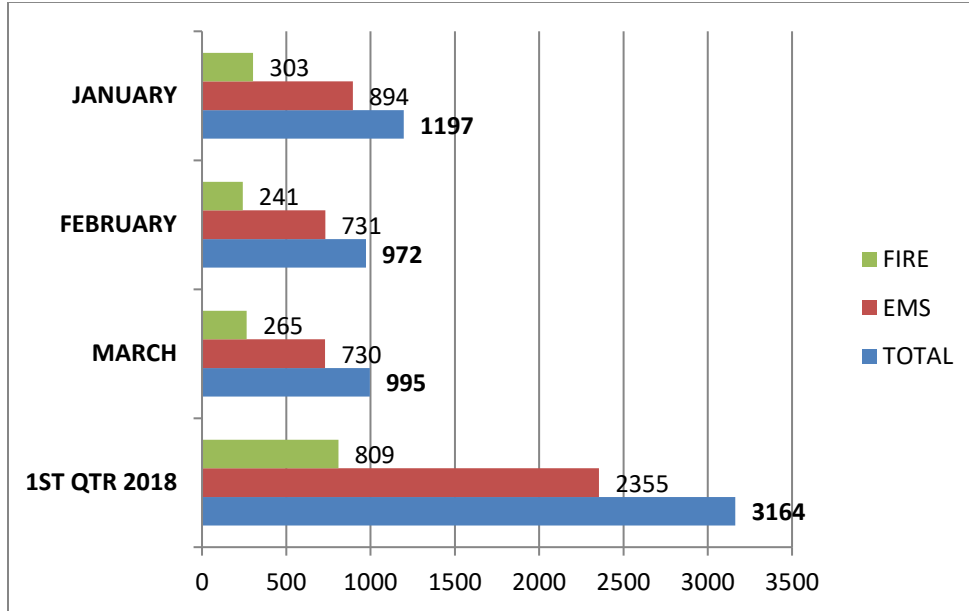

MIDDLETOWN DIVISION OF FIRE FIRE/EMS EMERGENCY RESPONSES 1st QUARTER 2018 & 2017

2018

2017