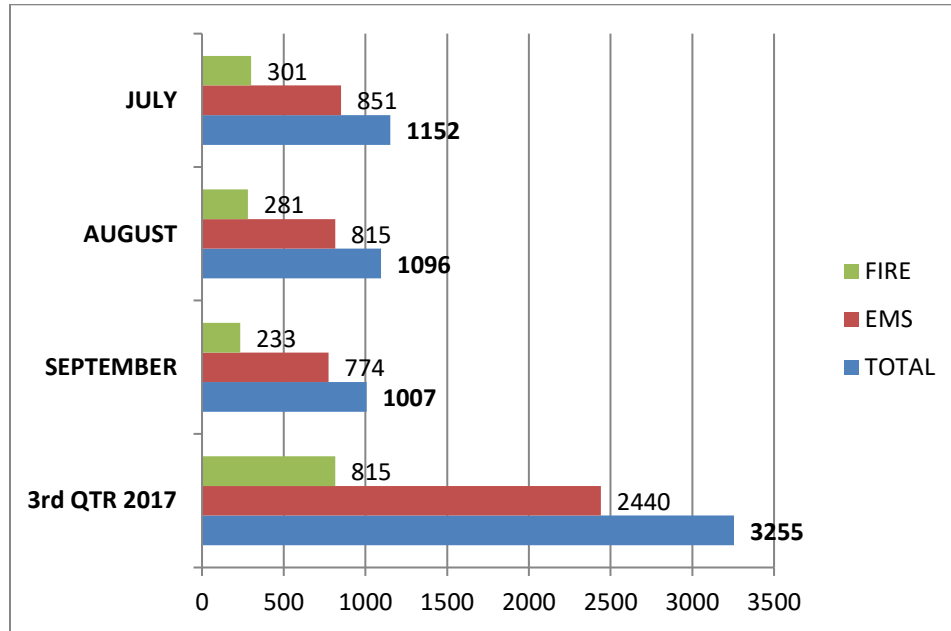

DEPARTMENT OF PUBLIC SAFETY MIDDLETOWN DIVISION OF FIRE

3rd Quarter Fire/EMS Emergency Responses

2017

2016