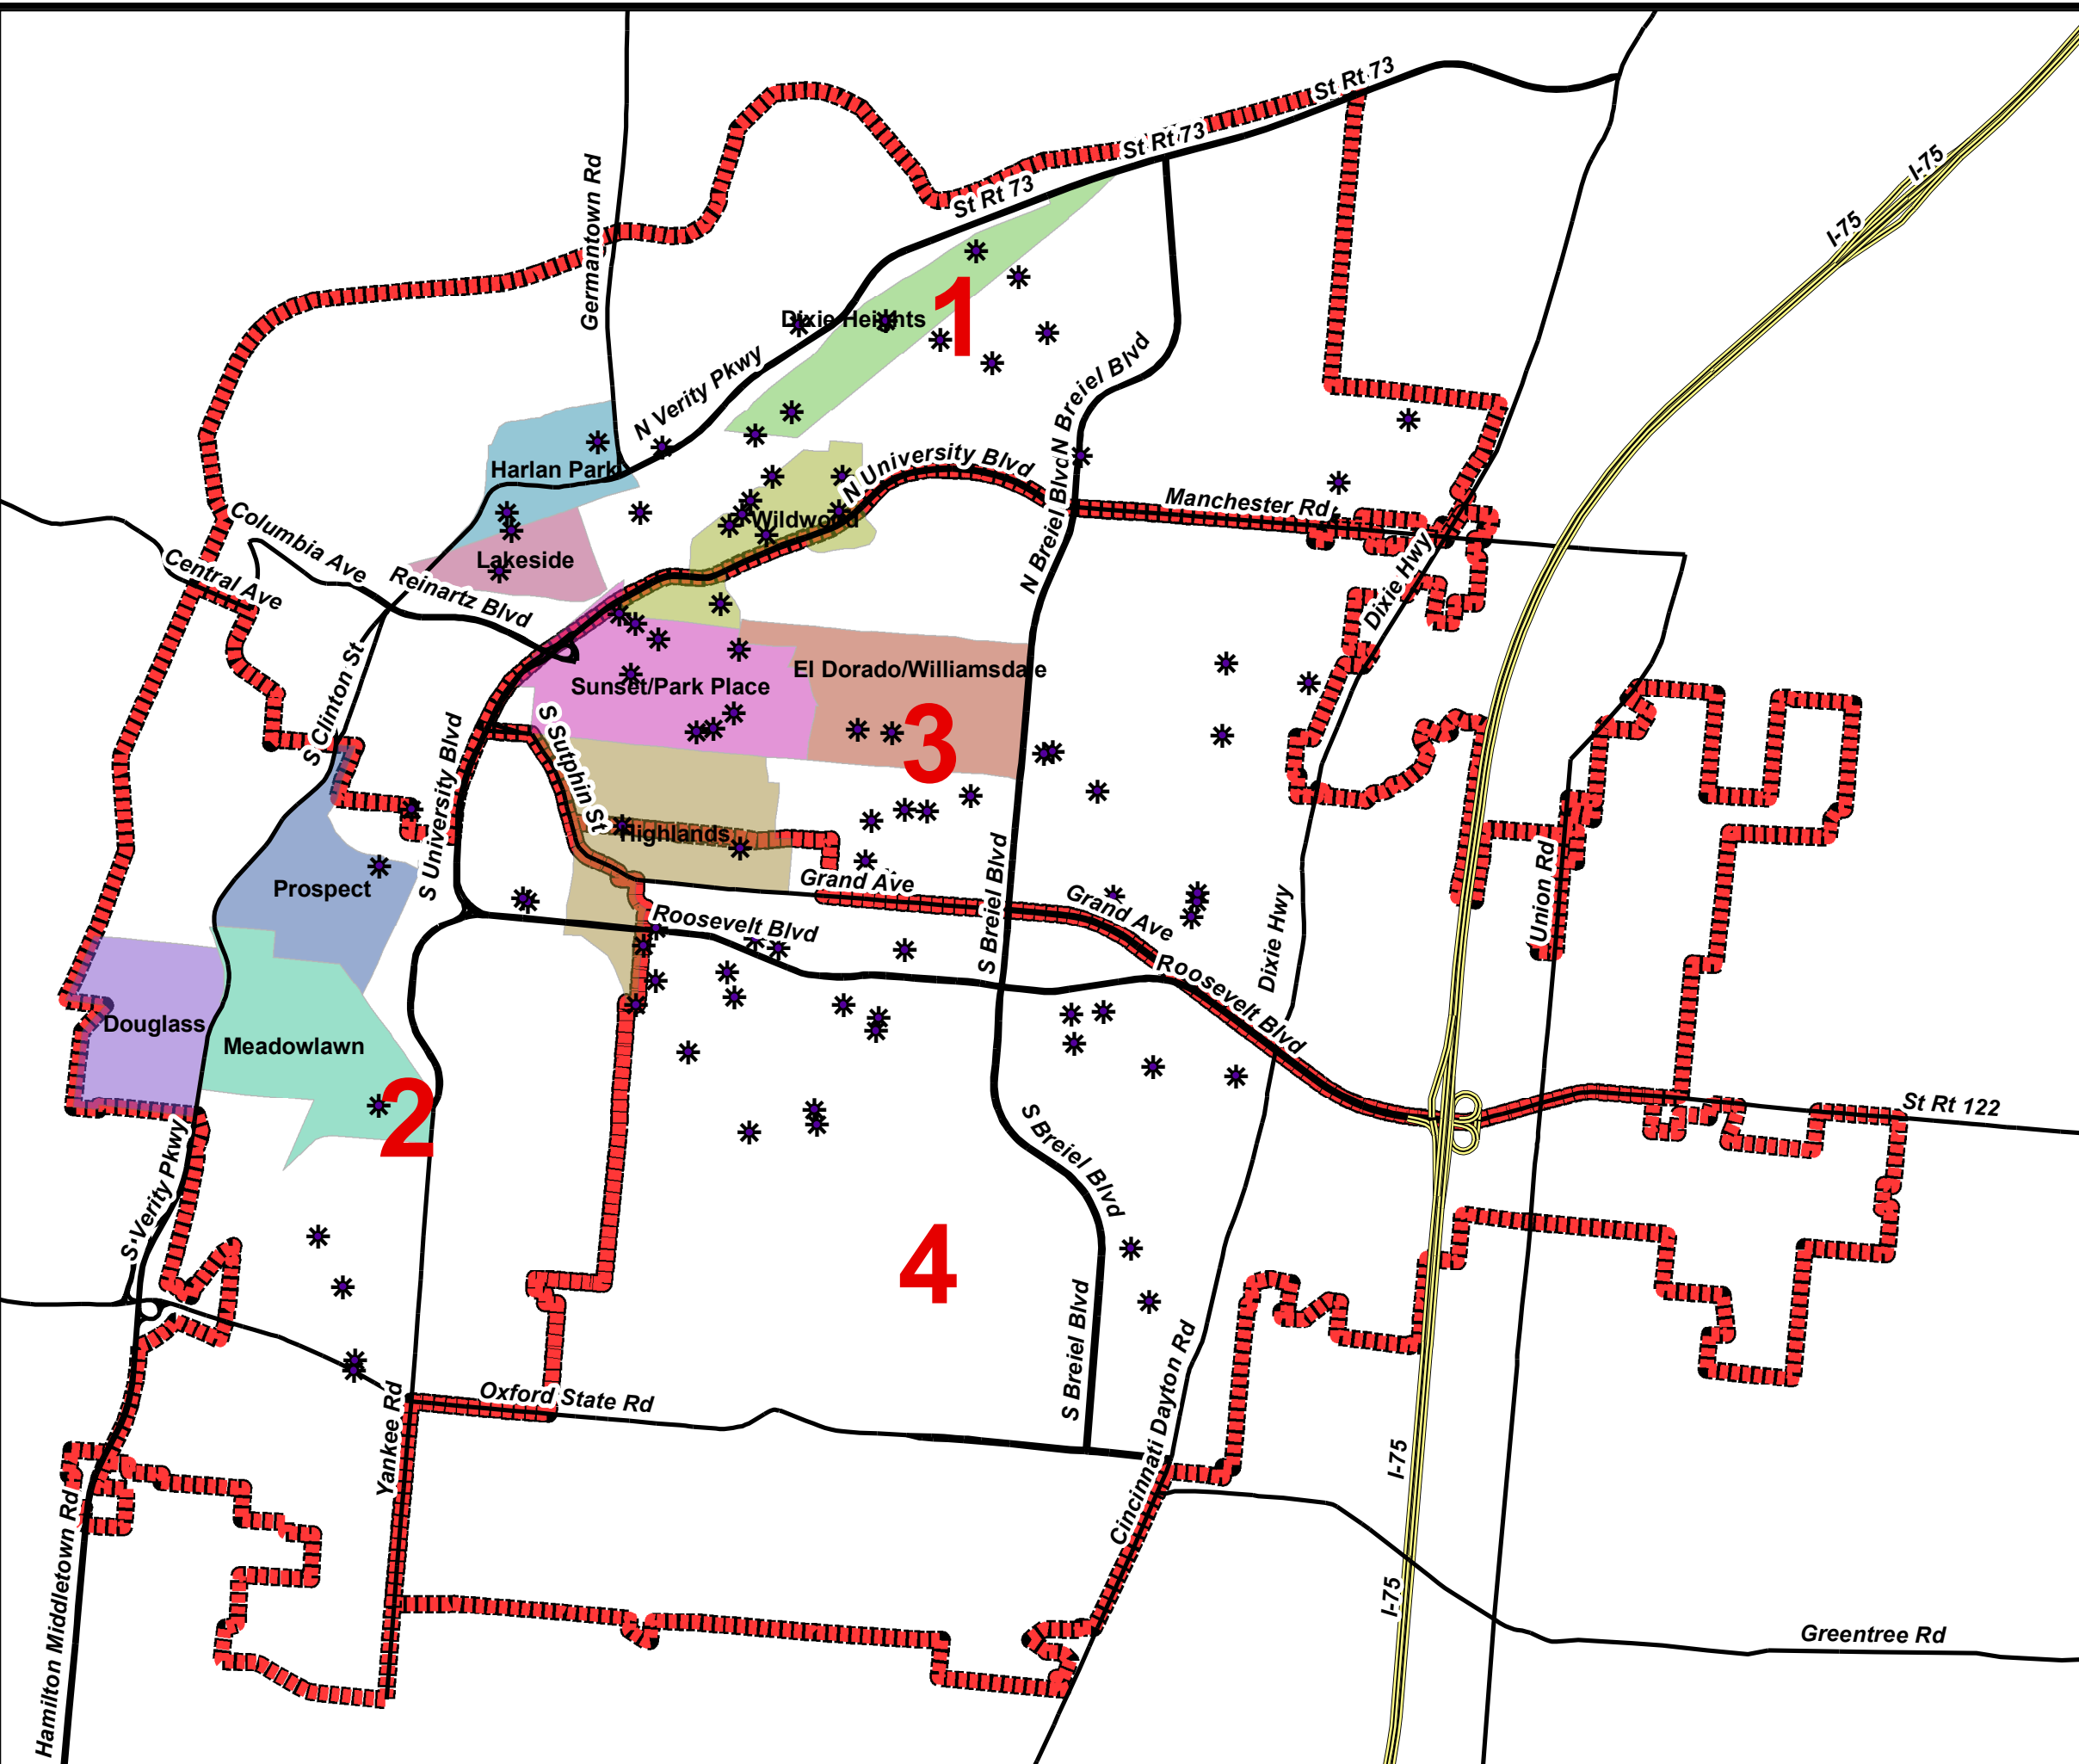

Down Payments by Council Wards

Legend

- * Down Payments

Neighborhoods-Target Areas name

- Dixie Heights
- Douglass
- El Dorado/Williamsdale
- Harlan Park
- Highlands
- Lakeside
- Meadowlawn
- Prospect
- Sunset/Park Place
- Wildwood

Council Wards

Major Streets Classification

- Freeway
- Major Arterial
- Minor Arterial

Ward	Payments
1	27
2	8
3	28
4	24

File: W:\City Services\Community Rev\ Projects\Down Payment\Down Payment.mxd
 Prepared By: Chet Shuler
 City of Middletown-GIS
 Printing Date: 2/7/2011 10:27 AM